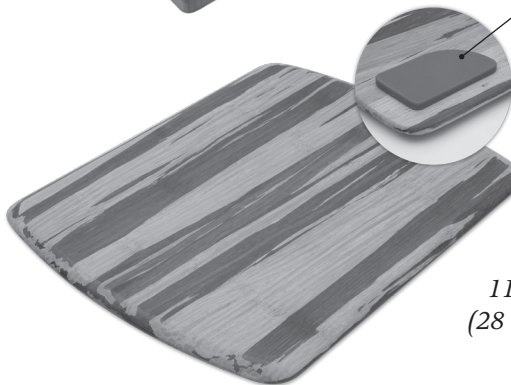

SINCE
FONDE

1810

SABATIER

BAMBOO CUTTING BOARDS

*12x18 inch
(30.5 x 45.7 cm)*

*Non-slip rubber
feet prevent board
from sliding*

*11x14 inch
(28 x 35.6 cm)*

*Made from fast growing,
eco-friendly bamboo*