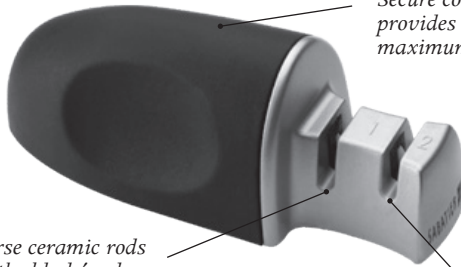

SINCE
FONDE

1810

SABATIER

CERAMIC HANDHELD KNIFE SHARPENER

Secure comfortable-grip handle provides a nonslip feature for maximum safety in use.

Coarse ceramic rods sharpen the blade's edge.

Fine ceramic rods hone the blade for the perfect fine edge.

STEP 1: SHARPENING

Place heel of blade in slot.

Lightly pull knife from heel to tip of blade.

Repeat 4 to 5 times.

STEP 2: HONING

Repeat Step 1 in honing slot.

LIMITED LIFETIME WARRANTY

This fine product is warranted to be free from defects in material and workmanship. Any piece found to be defective under normal use and care will be repaired or replaced at no charge with the same item or an item of equal or better value. Individual pieces should be returned to: